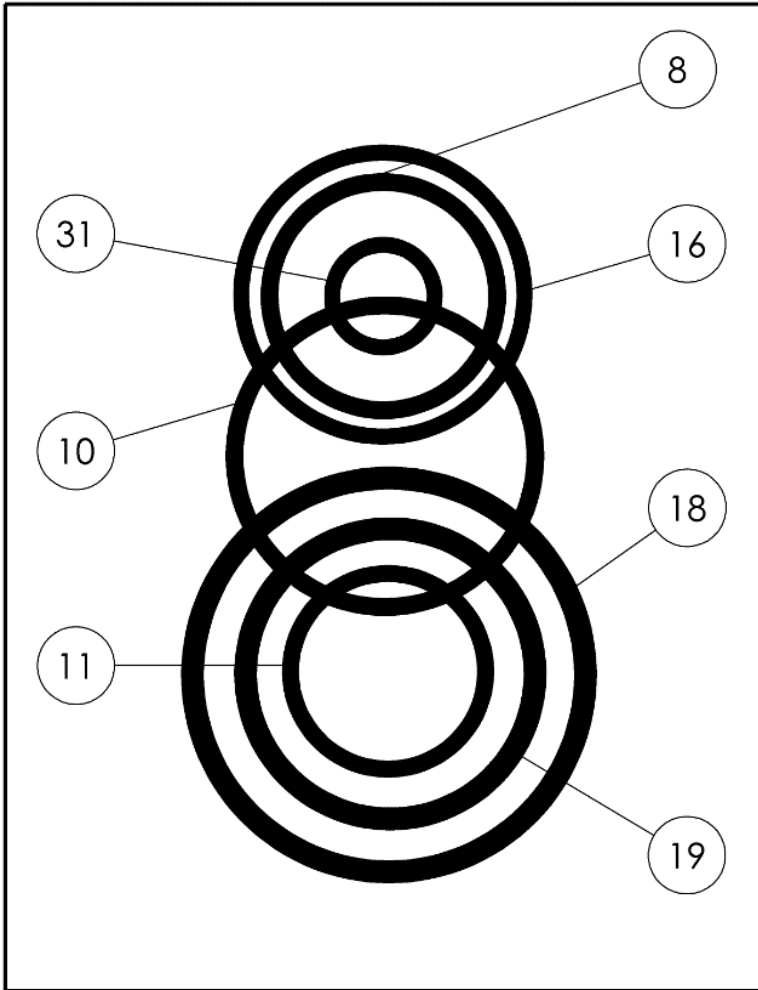

**Part NO. 109411**

**Description Retail Kit  
FN1850/FS9040/FS9240/FS9240BC/FSM40**

Item No.	Part NO.	Description	Q'ty	Item No.	Part NO.	Description	Q'ty	Item No.	Part NO.	Description	Q'ty
4	105445	Seal, Cylinder Cap	1	16	105458	O-Ring	1				
8	105449	O-Ring	1	18	103738	O-Ring	1				
10	105450	O-Ring	2	19	105460	O-Ring	1				
11	105454	O-Ring	1	31	105856	O-Ring	1				
12	103563	Piston Ring	1								
14	105456	Cylinder Seal	1								

**Retail Kit**

10mm 20mm

# Everwin Pneumatic Corp.

106727 O-Ring Kit FN1850,FS9240, FS9040 2021/11/8

Item NO	Part NO.	Part Name	Q'ty
8	105449	O-Ring	1
10	105450	O-Ring	2
11	105454	O-Ring	1
16	105458	O-Ring	1
18	103738	O-Ring	1
19	105460	O-Ring	1
31	105856	O-Ring	1