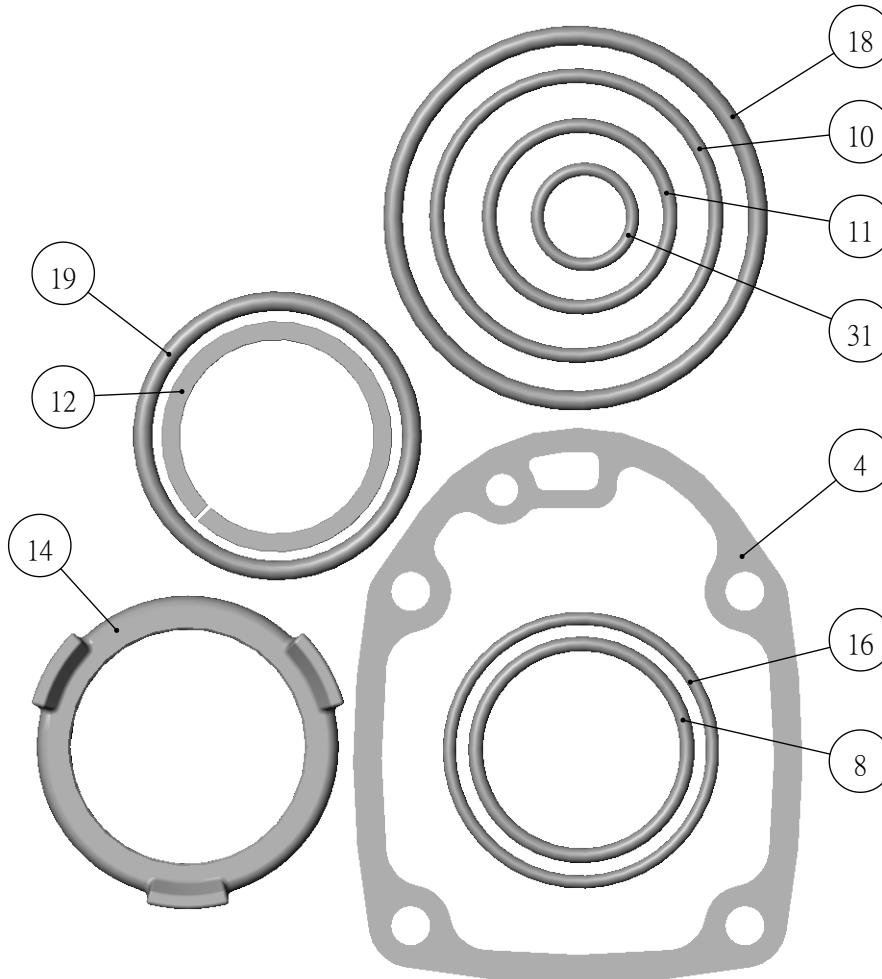

Part NO. 109411

**Description Retail Kit
FN1850/FS9040/FS9240/FS9240BC/FSM40**

Item No.	Part NO.	Description	Q'ty	Item No.	Part NO.	Description	Q'ty	Item No.	Part NO.	Description	Q'ty
4	105445	Seal, Cylinder Cap	1	16	105458	O-Ring	1				
8	105449	O-Ring	1	18	103738	O-Ring	1				
10	105450	O-Ring	2	19	105460	O-Ring	1				
11	105454	O-Ring	1	31	105856	O-Ring	1				
12	103563	Piston Ring	1								
14	105456	Cylinder Seal	1								

Retail Kit

10mm 20mm